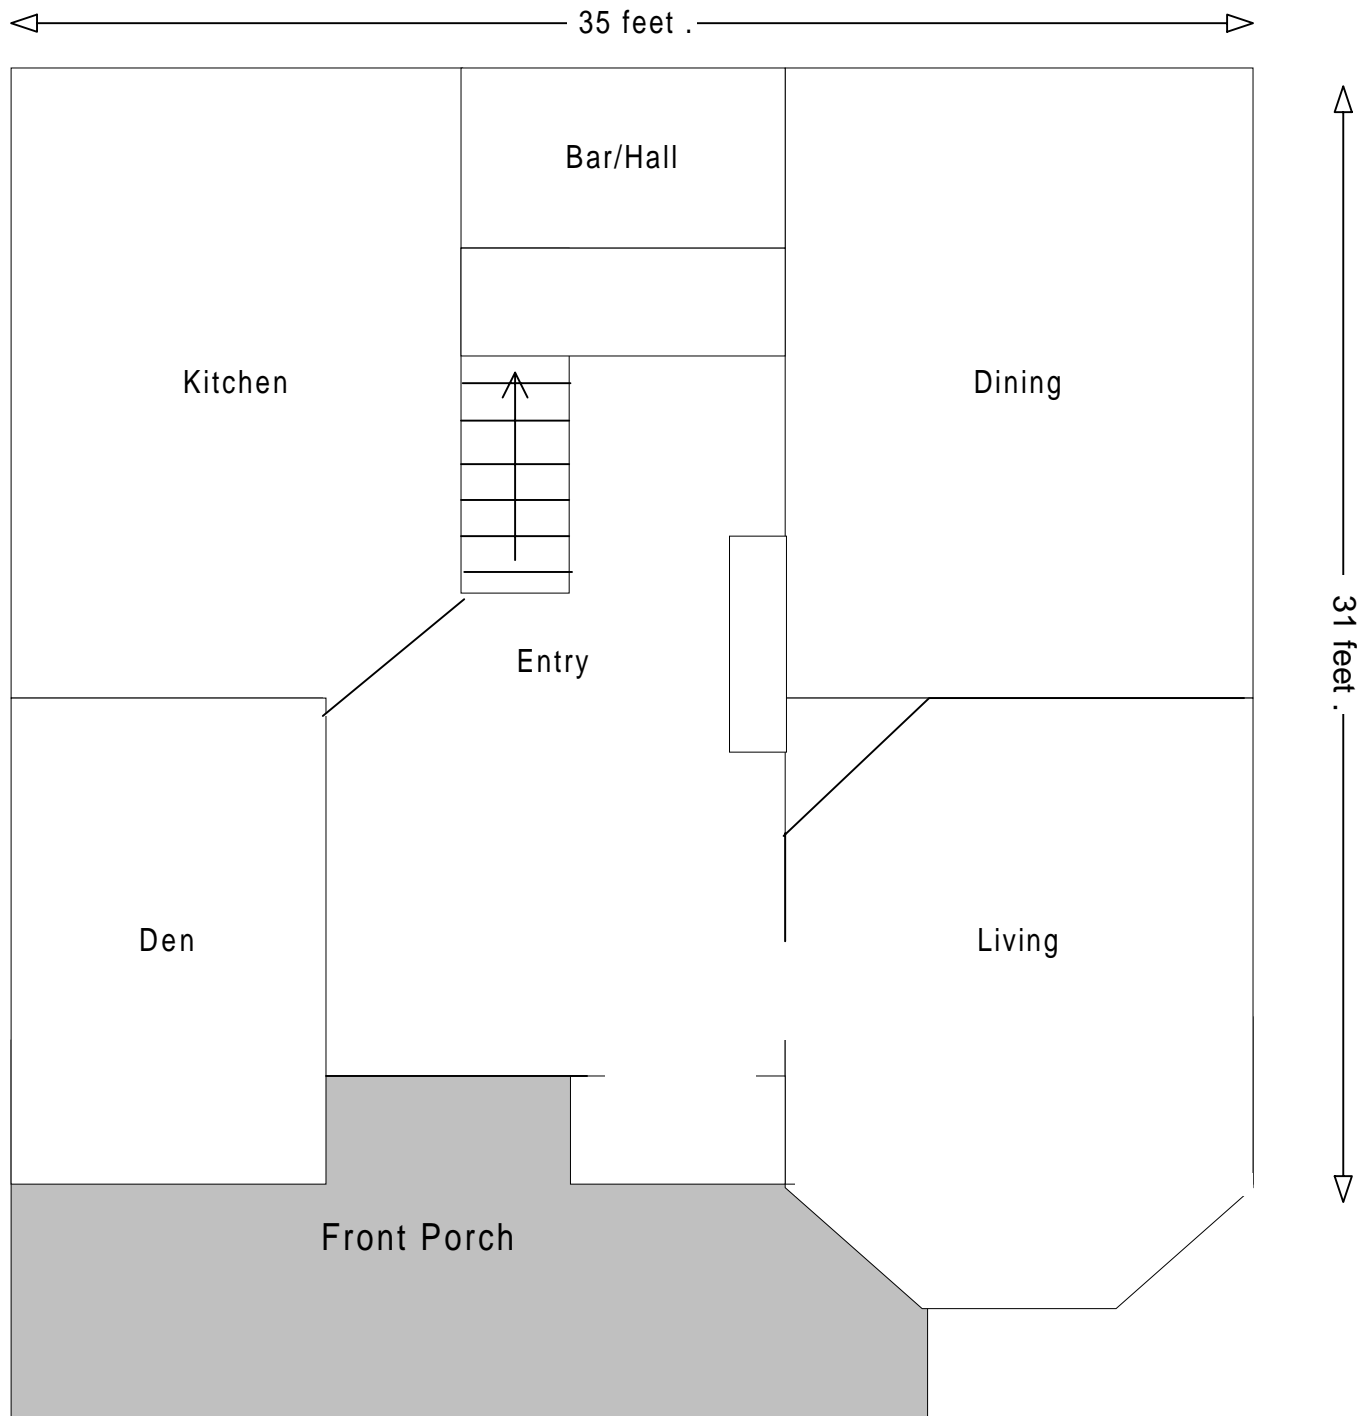

# Prospect Harbor House

Main Floor  
1085 Square feet

# Prospect Harbor House

## Second Floor

920 Square feet

# Prospect Harbor House

Third Floor  
400 Square feet