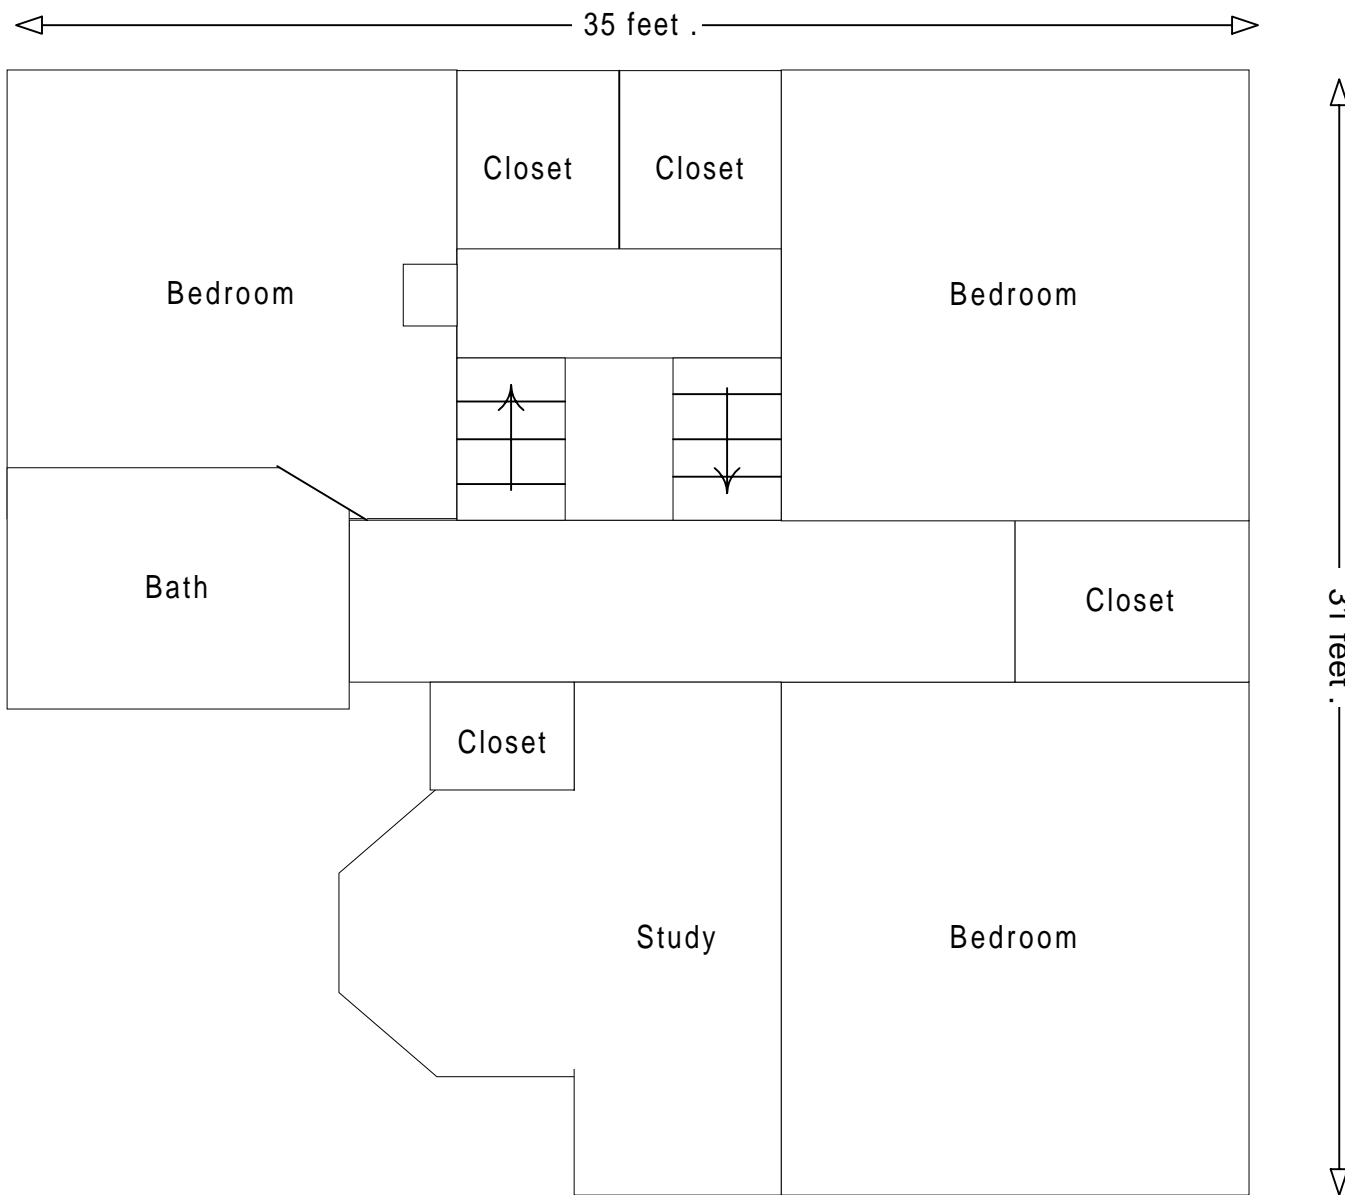

# Prospect Harbor House

Main Floor  
1085 Square feet

# Prospect Harbor House

## Second Floor

920 Square feet

# Prospect Harbor House

Third Floor  
400 Square feet